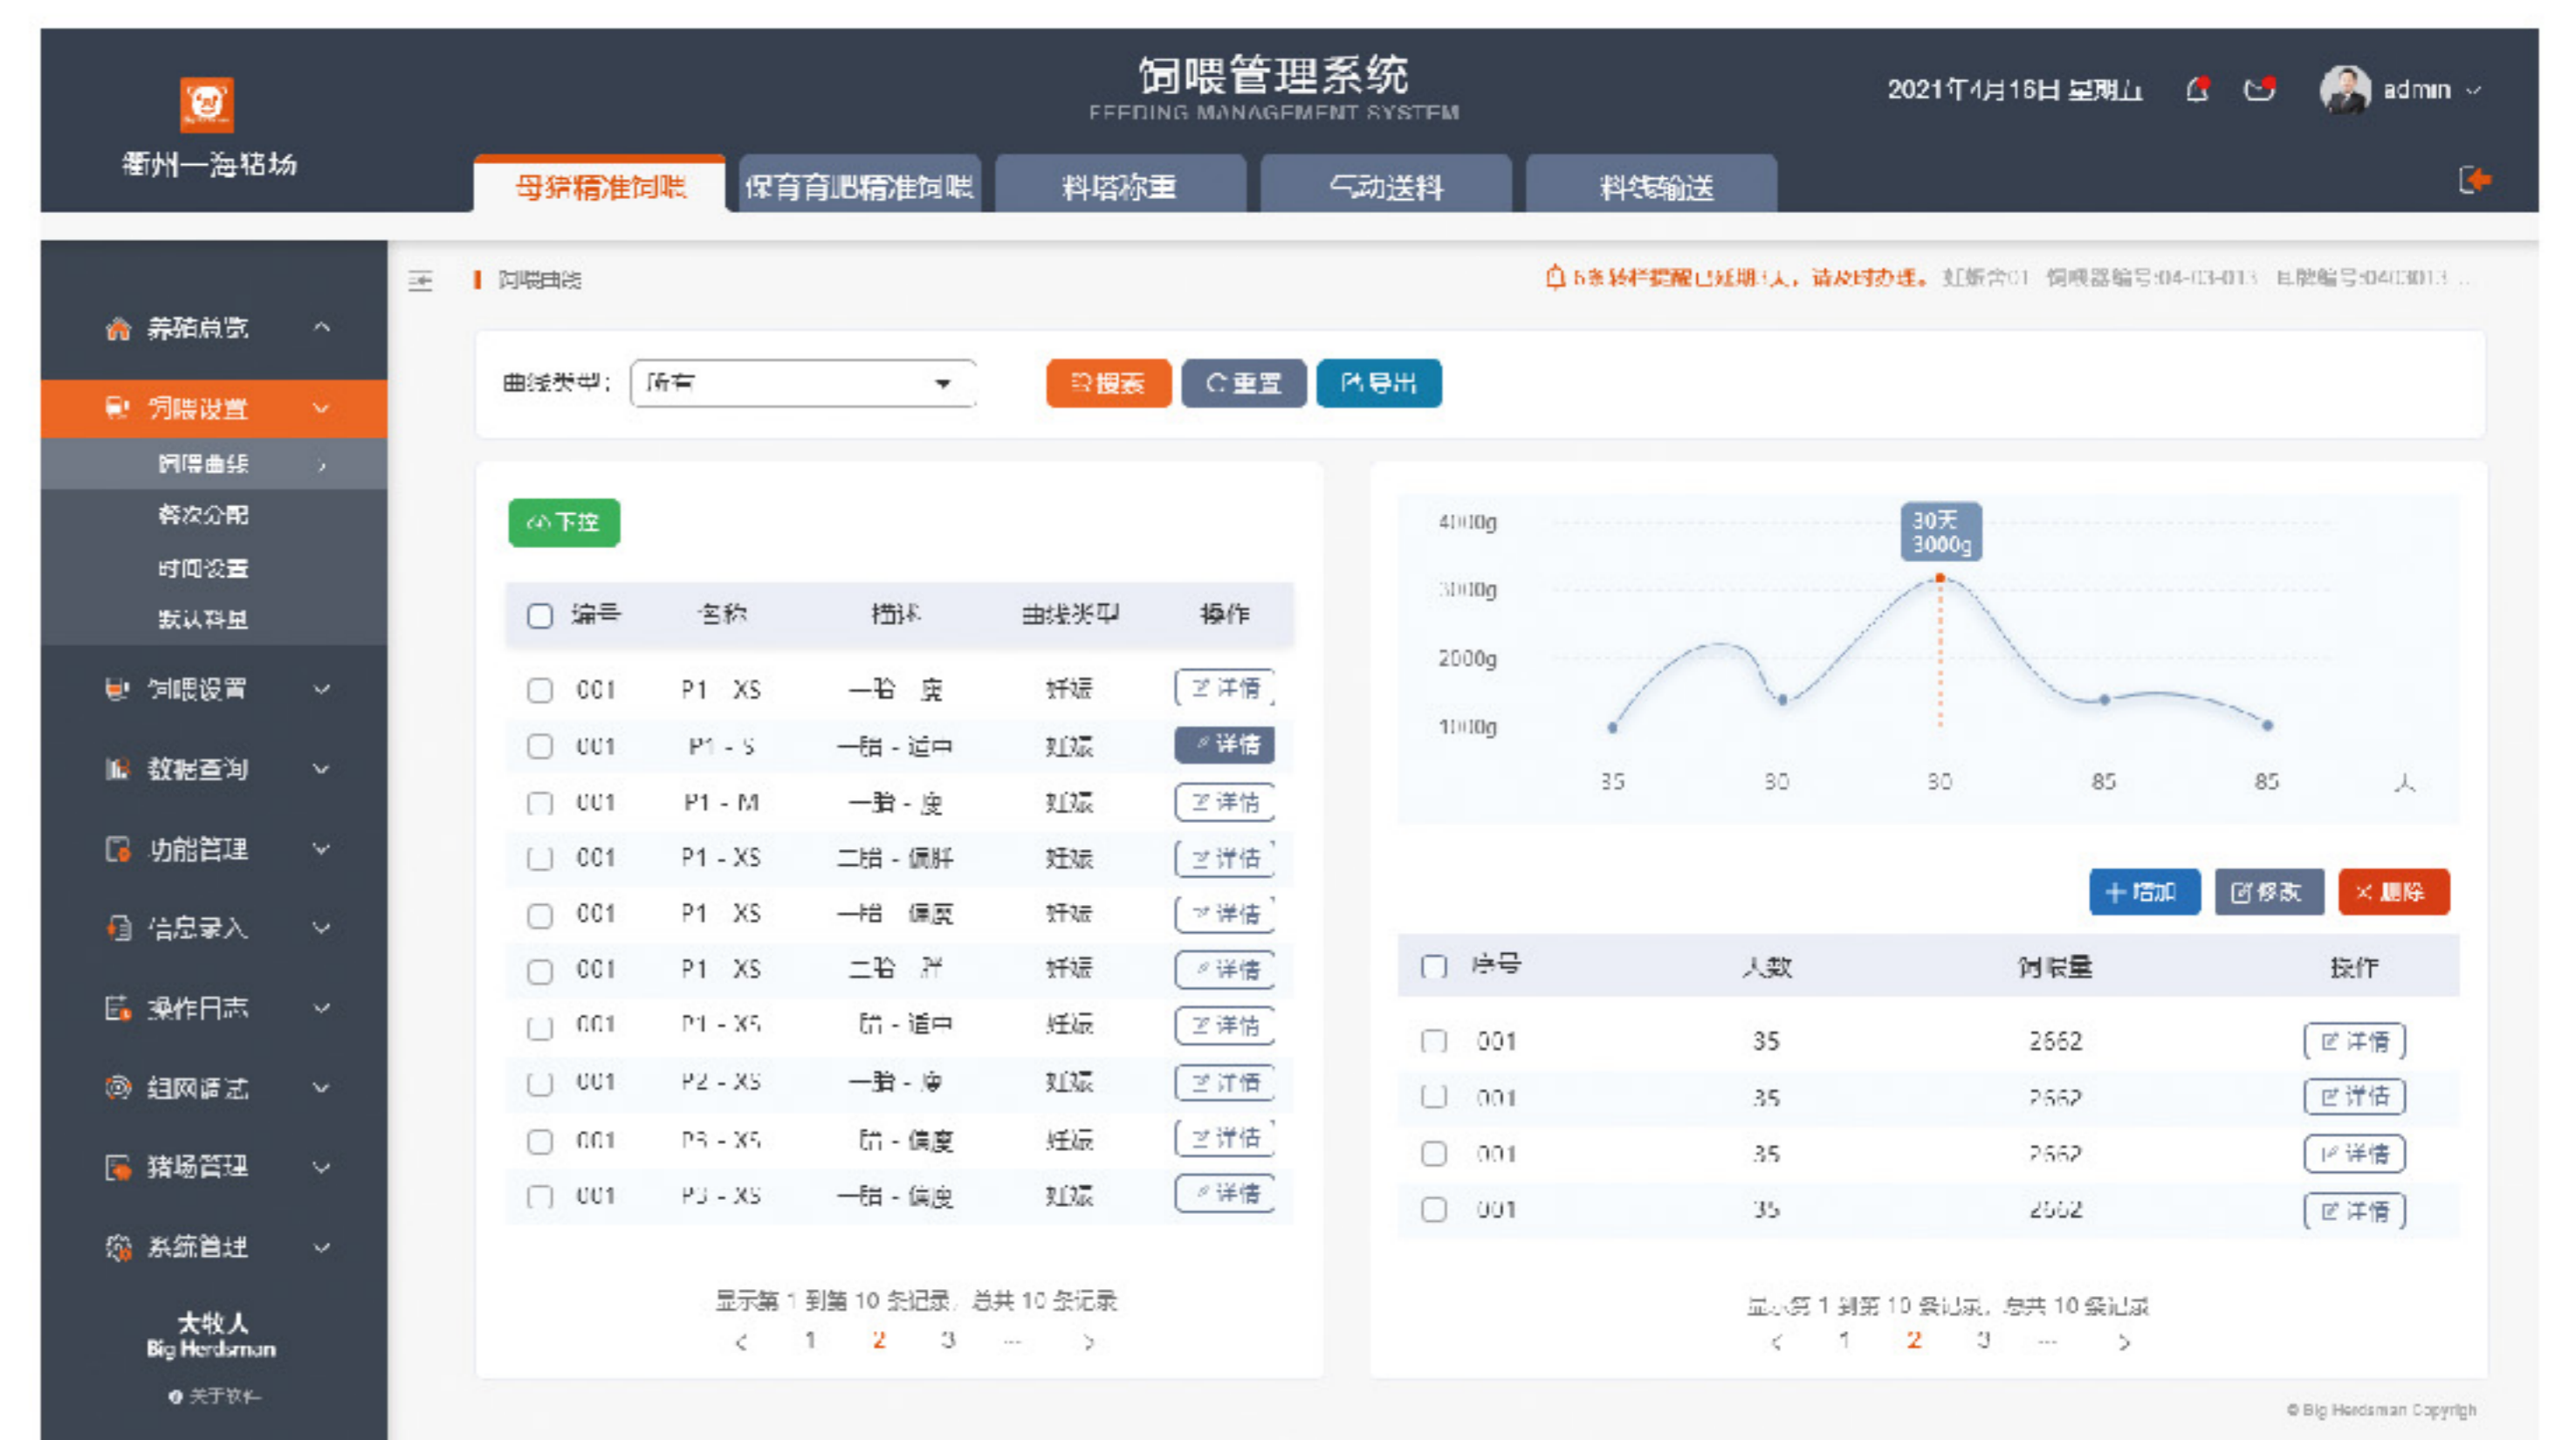

大牧人
Big Herdsman

全阶段母猪智能饲喂系统

All stage sow intelligent feeding system

智能精准饲喂
Intelligent precision feeding

绑定每头母猪
Bind each sow

NFC快速通讯
NFC fast communication

无线组网布局
Wireless network layout

智能数据分析
Intelligent data analysis

大牧人机械(胶州)有限公司
BIG HERDSMAN MACHINERY(JIAOZHOU) CO.,LTD

让养殖变得简单/可靠/环保/高效
—Simple/Reliable/Green/Efficient—

- 适用于全阶段母猪的精准饲喂；
- 根据体况、胎次关联到曲线智能饲喂；
- 无线组网，数据上传云端，分析饲喂数据；
- NFC通讯，数据快速读取和写入，可单机使用；
- 饲喂器与单头母猪身份相互绑定，实现真正的精准饲喂；
- 采食异常报警，快速暂停饲喂，转栏提醒功能；
- 快速录入各种生产数据，形成生产报表。

- Suitable for accurate feeding of sows at all stages;
- According to the body condition, parity related to the curve of intelligent feeding;
- Wireless networking, data upload to the cloud, analysis of feeding data;
- NFC communication, data fast read and write, can be used alone;
- The feeder and the identity of a single sow are bound to each other to achieve real accurate feeding;
- Feeding abnormal alarm, fast pause feeding, turn bar reminder function;
- Quickly input all kinds of production data to form production report.